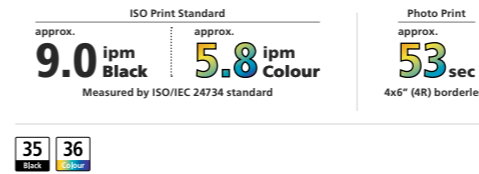

PIXMA TR8570

Advanced Wireless Office All-In-One with Fax, Large 4.3" Touch-Screen and Auto Duplex Printing

- Full touch-screen operation
- 20-sheet Automatic Document Feeder
- Document Removal Reminder
- Message in Print app: Embed secret messages in your photos
- Direct wireless connection to smartphone
- Mobile and Cloud Printing

PIXMA TR4570S

Compact Wireless Office All-In-One with Fax and Auto Duplex Printing

- 20-sheet Automatic Document Feeder
- Message in Print app: Embed secret messages in your photos
- Document Removal Reminder and ID Card Copy
- Direct wireless connection to smartphone
- Mobile and Cloud Printing

PIXMA iX6870

Advanced Wireless Office Printer

- Print up to A3+ size documents
- Print up to 800 pages (with PG-755 XXL)
- Message in Print app: Embed secret messages in your photos
- Mobile and Cloud Printing
- Auto Power ON/OFF

PIXMA iP110

Portable Wireless Printer with Easy Direct Connection

- Message in Print app: Embed secret messages in your photos
- Direct wireless connection to smartphone
- Mobile and Cloud Printing
- Optional rechargeable battery kit (LK-62)

INK EFFICIENT - G SERIES

ALL-IN-ONE

PIXMA Ink Efficient G4010

Refillable Ink Tank Wireless All-In-One with Fax for High Volume Printing

- Print up to 6,000/7,000 pages (B&W/Colour)
- Compact integrated ink tank system
- 20-sheet Auto Document Feeder
- Borderless photo printing up to A4 size
- Message in Print app: Embed secret messages in your photos
- Direct wireless connection to smartphone
- Mobile and Cloud Printing

PIXMA Ink Efficient G3010

Refillable Ink Tank Wireless All-In-One for High Volume Printing