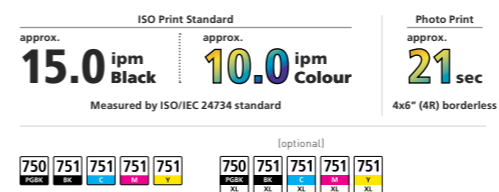

PIXMA MG3070S / MG2570S

Compact Wireless³ All-In-One with Low-Cost Cartridges

- Hybrid Ink System: Vibrant colours and crisp black text
- Message in Print app: Embed secret messages in your photos³
- Direct wireless connection to smartphone³
- Mobile and Cloud Printing³
- Auto Power ON/OFF