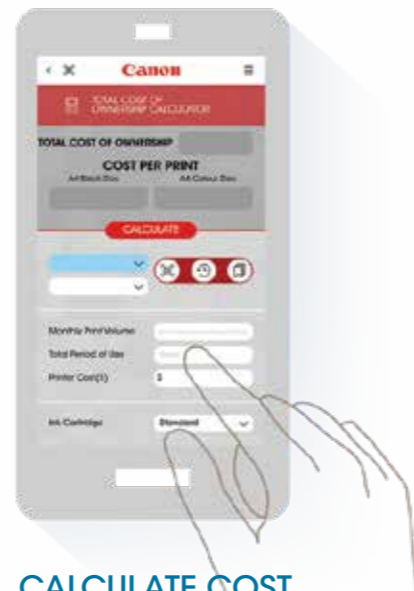

*Printer must remain connected to an AC power source.

PRINTER BUYING GUIDE

Print Choices at Your Fingertips

The Canon Printer Buying Guide is a free mobile app that helps you to choose your ideal inkjet printer or scanner. View key features and compare your favourites side-by-side, and estimate the running costs over a printer's lifetime usage. You can even order your ink online!*

SEARCH BASED ON YOUR NEEDS

Access key information such as ink cartridge yields, printer features and more at a single glance.

COMPARE BEFORE BUYING

Compare features and capabilities of selected printers and decide which best suits your needs and expectations.

CALCULATE COST OF PRINTING

The Total Cost of Ownership (TCO) Calculator gives you an estimated cost of printing, based on the printer model and frequency of usage.

* User will be led to Canon E-stores in web browsers. Available in specific regions only.