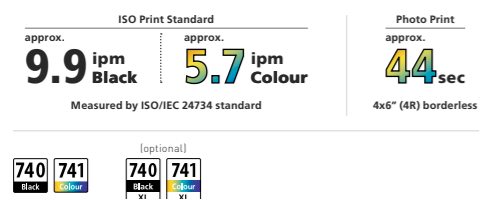

PIXMA TS307

Wireless Printer with Smartphone Copy

- Smartphone Copy: Easy copying of document or photo via the Canon PRINT Inkjet/SELPHY app
- Message in Print app: Embed secret messages in your photos
- Direct wireless connection to smartphone
- Supports borderless photo printing up to 4x6"