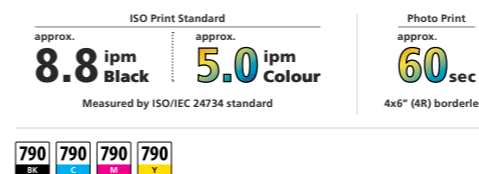

¹ Available on Android OS 4.4 and above. Firmware update may be required.

² PIXMA Cloud Link scan-related applications are only available to users that use genuine Canon ink cartridges.

¹ Available on Android OS 4.4 and above. Firmware update may be required.

² PIXMA Cloud Link scan-related applications are only available to users that use genuine Canon ink cartridges.