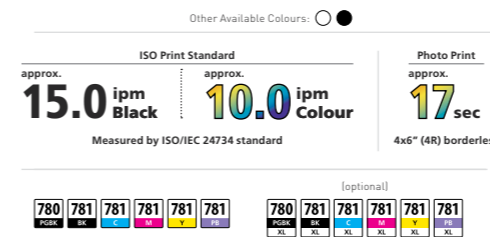

PIXMA TS5170

Advanced Wireless Photo All-In-One with 2.5" LCD Screen and Auto Duplex Printing

- Front/Rear paper feeding: Accommodates different paper sizes/types simultaneously
- Message in Print app: Embed secret messages in your photos
- Document Removal Reminder
- Direct wireless connection to smartphone
- Mobile and Cloud Printing