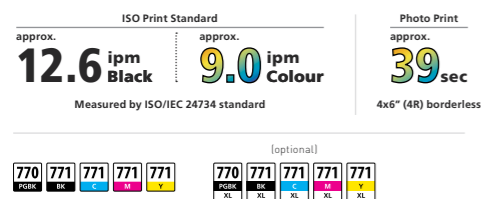

PIXMA MG3670

Wireless Photo All-In-One with Auto Duplex Printing

- Hybrid Ink System: Vibrant colours and crisp black text
- Message in Print app: Embed secret messages in your photos
- Direct wireless connection to smartphone
- Mobile and Cloud Printing