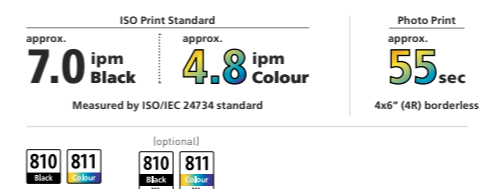

PIXMA iP2770

Everyday Photo Printer

- Hybrid Ink System: Vibrant colours and crisp black text
- Borderless photo printing up to A4 size

¹ Available on Android OS 4.4 and above. Firmware update may be required.