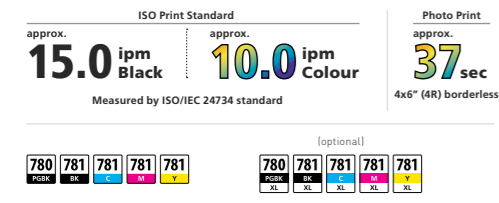

PIXMA TR8570

Advanced Wireless Office All-In-One with Fax, Large 4.3" Touch-Screen and Auto Duplex Printing

- Full touch-screen operation
- 20-sheet Automatic Document Feeder
- Document Removal Reminder
- Message in Print app: Embed secret messages in your photos
- Direct wireless connection to smartphone
- Mobile and Cloud Printing

PIXMA TR4570S

Compact Wireless Office All-In-One with Fax and Auto Duplex Printing

- 20-sheet Automatic Document Feeder
- Message in Print app: Embed secret messages in your photos
- Document Removal Reminder and ID Card Copy
- Direct wireless connection to smartphone
- Mobile and Cloud Printing