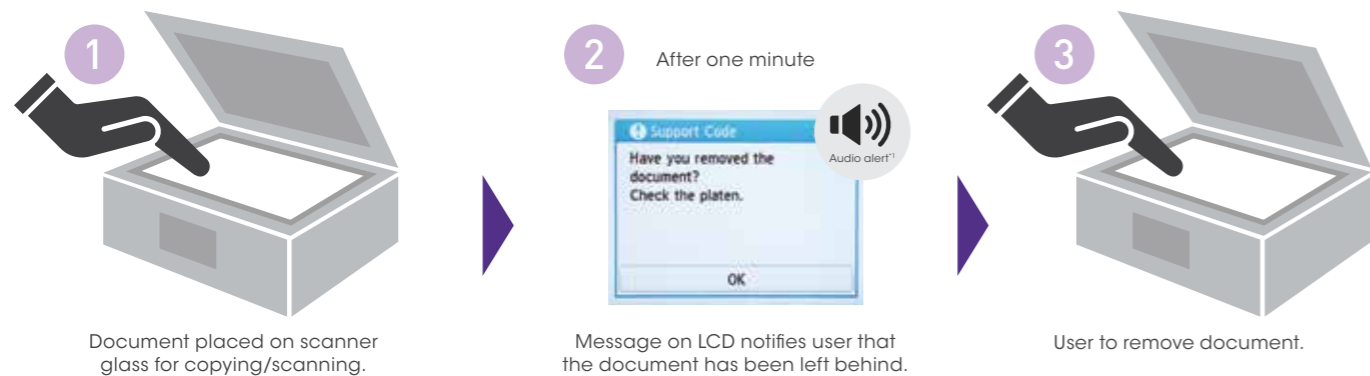

[^] Illustration is based on iOS devices. iCloud is only available on iOS devices.

All screen captures are conceptual.

EASE OF USE

DOCUMENT REMOVAL REMINDER

When a document is left on the scanner glass, a notification on the LCD display and an audio alert reminds the user to retrieve the forgotten document (after scanning or copying).

FULL TOUCH-SCREEN OPERATION

Touch Screen Large colour touch-screen display panel allows easy manual navigation to control the printer, making operation smooth and simple.

BOOKLET LAYOUT COPY

Booklet Consolidate bulky document stacks into neatly bound booklets as small as A5 size for easy handling.