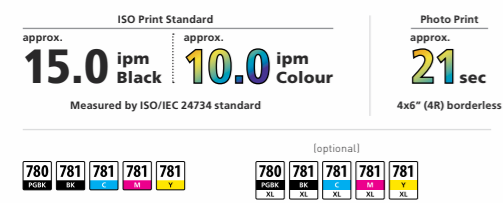

¹ Available on Android OS 4.4 and above. Firmware update may be required.
² PIXMA Cloud Link scan-related applications are only available to users that use genuine Canon ink cartridges.