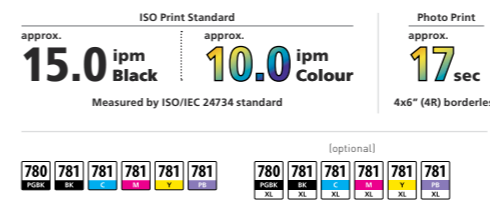

- Cards
- Paper Crafts
- Calendars
- Art
- Scrapbook making

PIXMA TS9170

Premium Wireless Photo All-In-One with Large 5.0" Touch-Screen and Creative Filters

- Creative Filters: Add special colour filters when printing photos from a memory card
- Message in Print app: Embed secret messages in your photos
- Document Removal Reminder and ID Card Copy
- Direct wireless connection to smartphone
- Mobile and Cloud Printing