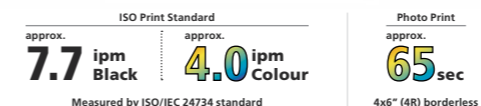

PIXMA iP7270

Wireless Photo Printer with Auto Duplex Printing

- Double front paper feeding: Accommodates two paper sizes/types simultaneously
- Mobile Printing
- Direct Disc Print