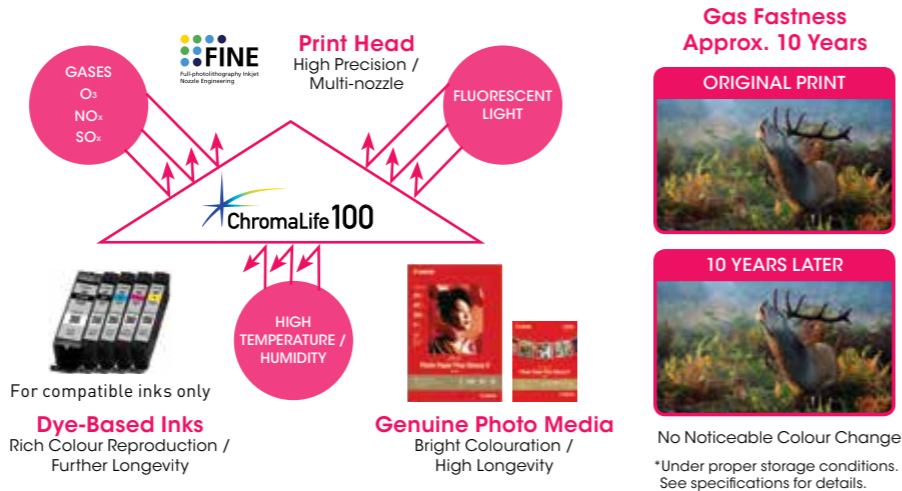

GENUINE INKS AND PAPER MEDIA

Designed to bring out the best in your prints, Canon's genuine inks and wide range of speciality papers come with unique qualities that achieve outstanding results for your printing needs.

CHROMALIFE100

A CENTURY OF BRILLIANT PHOTOS

ChromaLife100 greatly increases the longevity of your photos through an innovative combination of Canon Genuine Inks and Photo Papers. Not only will prints last up to 100 years under proper storage conditions, but image quality will also be greatly enhanced.

*CHROMALIFE100 PROPER STORAGE CONDITIONS

100-year life in an album.
(Criteria for estimation)
The permanence estimates presented above are made using an accelerated dark storage test and designed for silver-halide photos (ISO / FDIS18909). Samples are printed with an optical density of 1.0 (each black, cyan, magenta, yellow) and kept in a controlled environment of high temperature and 50% relative humidity. The test environment is designed to accelerate colour fading. The rate of the decrease in the optical density and the rate of yellow discolouration of the paper are measured. Finally, the results are extrapolated to the length of time that a printed image is kept in an environment of 23°C 50% RH.

PHOTO PRINTING

From Super High Gloss to Matte, Canon's photo papers are perfect for printing photos for special occasions, or when creating scrapbooks and cards.

PT-101
Photo Paper Pro Platinum (Super High Gloss)
· 300g/m²
· 4x6", A4, A3, A3+, A2

PP-201
Photo Paper Plus Glossy II
· 265g/m²
· 4x6", 5x5", A4, A3, A3+

PP-208
Photo Paper Plus Glossy II
· 270g/m²
· 4x6", A4, A3

GP-508
Glossy Photo Paper "Everyday Use"
· 210g/m²
· 4x6", A4

SG-201
Photo Paper Plus Semi-Gloss
· 260g/m²
· 4x6", A4, A3, A3+

NL-101
Printable Nail Stickers
· For ages 14+
· 12 stickers per sheet
· 10.8x4.85cm, 2 sheets

PS-108
Photo Sticker
· Glossy
· 225g/m²
· 16 stickers per sheet
· 4x6", 5 sheets

PS-208
Photo Sticker
· Free Cutting
· 225g/m²
· 4x6", 5 sheets

PS-308R
Removable Photo Sticker
· Free Cutting
· 295g/m²
· 4x6", 5 sheets

PS-508
Magnetic Photo Paper
· Free Cutting
· 690g/m²
· 4x6", 5 sheets

PS-808
Variety Pack Photo Sticker
· 225g/m²
· 4x6", 12 sheets
(2-on-1 x 3, 4-on-1 x 3, 9-on-1 x 3, 16-on-1 x 3)

MP-101
Matte Photo Paper
· 170g/m²
· 4x6", A4, A3

SPECIAL PROJECTS & CRAFTS

With a smooth texture and high brightness level, the Matte Photo paper delivers images with high colour intensity and smooth creaminess.

HR-101N
High Resolution Paper
· 106g/m²
· A4, A3, A3+

BUSINESS PRESENTATIONS

Let your work stand out in presentations and reports with the High Resolution paper. Whether it be printing graphs or charts, this paper presents important details with intricate clarity and sharpness.

LU-101
Photo Paper Pro Luster
· 260g/m²
· A4, A3, A3+, A2

PM-101
Photo Paper Pro Premium Matte
· 170g/m²
· A4, A3, A3+, A2

FA-SM1
Premium Fine Art Smooth
· 310g/m²
· A4, A3, A3+, A2

STUDIO QUALITY PRINTING

Whether for photography, fine art, or digital art prints, these papers reproduce photos with outstanding detail and quality, producing replica prints as beautiful as the originals.

HOW TO CHOOSE THE RIGHT PAPER

Selecting the right paper for your printouts is essential, as an unsuitable paper media can result in a lacklustre print. Canon's speciality papers are specially treated to work optimally with your printer's ink, creating printouts with superior images and crisp, sharp text. It is therefore crucial to understand how each paper type can best complement your printing needs.

SMOOTH