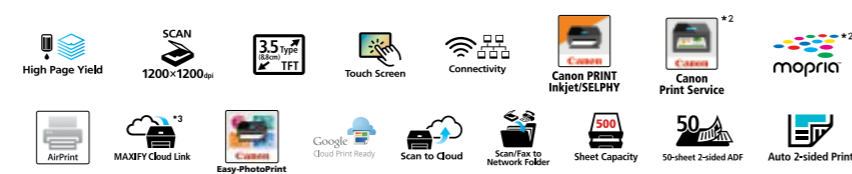

PROFESSIONAL PHOTO

imagePROGRAF PRO-500

Professional A2 Photo Printer for Large Format Archival Prints

- 11-colour LUCIA PRO Pigment Ink System with Chroma Optimizer for uniform glossiness and reduced bronzing
- 4 monochrome inks for enhanced dynamic range and greyscale reproduction
- L-COA PRO Image Processing System
- Professional Print and Layout software to control layout, preview, colour management in professional printing workflow
- Supports a wide variety of fine art textured and glossy papers
- Mobile Printing

Photo Print
approx. **3 min 35 sec**
A2 bordered image

optional
50 Black **50 Cyan** **50 Magenta** **50 Yellow** **50 Grey** **50 Blue** **50 Red** **50 Green** **50 Purple** **50 White**
Plus: Maintenance Cartridge, MC-20