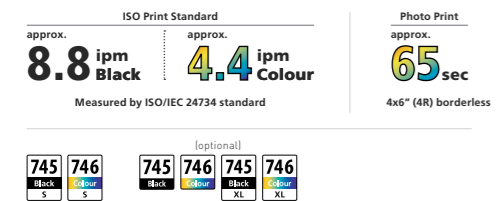

PIXMA TR8570

Advanced Wireless Office All-In-One with Fax, Large 4.3" Touch-Screen and Auto Duplex Printing

- Full touch-screen operation
- 20-sheet Automatic Document Feeder
- Document Removal Reminder
- Message in Print app: Embed secret messages in your photos
- Direct wireless connection to smartphone
- Mobile and Cloud Printing

PIXMA TR4570S

Compact Wireless Office All-In-One with Fax and Auto Duplex Printing

- 20-sheet Automatic Document Feeder
- Message in Print app: Embed secret messages in your photos
- Document Removal Reminder and ID Card Copy
- Direct wireless connection to smartphone
- Mobile and Cloud Printing

PIXMA iX6870

Advanced Wireless Office Printer

- Print up to A3+ size documents
- Print up to 800 pages (with PG-755 XXL)
- Message in Print app: Embed secret messages in your photos
- Mobile and Cloud Printing
- Auto Power ON/OFF

PIXMA iP110

Portable Wireless Printer with Easy Direct Connection

- Message in Print app: Embed secret messages in your photos
- Direct wireless connection to smartphone
- Mobile and Cloud Printing
- Optional rechargeable battery kit (LK-62)

INK EFFICIENT - G SERIES

ALL-IN-ONE

PIXMA Ink Efficient G4010

Refillable Ink Tank Wireless All-In-One with Fax for High Volume Printing

- Print up to 6,000/7,000 pages (B&W/Colour)
- Compact integrated ink tank system
- 20-sheet Auto Document Feeder
- Borderless photo printing up to A4 size
- Message in Print app: Embed secret messages in your photos
- Direct wireless connection to smartphone
- Mobile and Cloud Printing

PIXMA Ink Efficient G3010

Refillable Ink Tank Wireless All-In-One for High Volume Printing