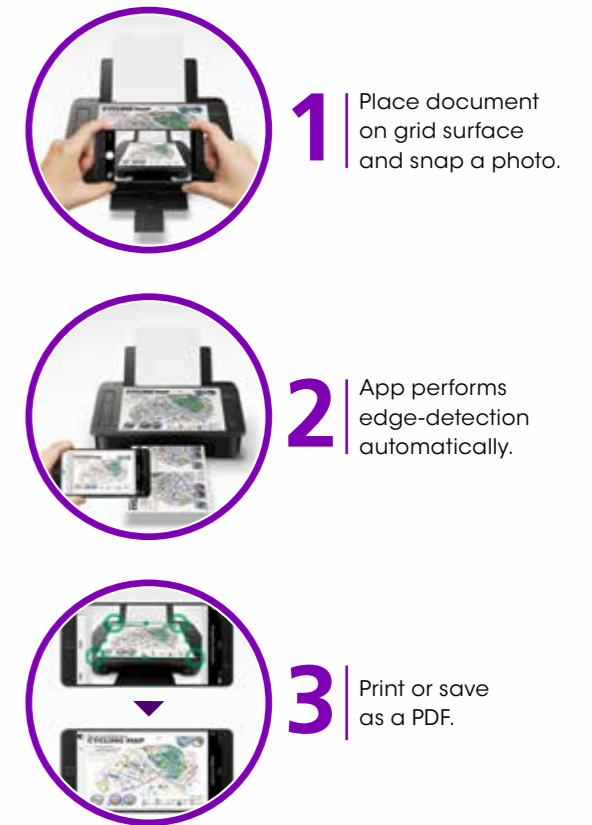

FULL TOUCH-SCREEN OPERATION

Touch Screen Large colour touch-screen display panel allows easy manual navigation to control the printer, making operation smooth and simple.

BOOKLET LAYOUT COPY

Booklet Consolidate bulky document stacks into neatly bound booklets as small as A5 size for easy handling.

Direct Disc Print PIXMA printers are able to print images directly onto Blu-ray discs, CDs and DVDs with printable surfaces.

Auto 2-sided Print Save on time and resources by printing on both sides of the paper automatically.

ID CARD COPY Scan and copy a double-sided ID card onto a single printout while retaining the original card size.

Smartphone Copy **WIRELESS PRINTER WITH SMARTPHONE COPY**
 PIXMA TS307 combines form and function with a flat-top surface that doubles up as a document scan table. Now anyone with a smartphone can make high quality copies easily.

COPY DOCUMENTS WITH YOUR PHONE CAMERA

Download Canon PRINT Inkjet/SELPHY (iOS/Android), select 'Smartphone Copy*' and begin.

*Smartphone Copy function is also available in all Canon wireless printers that are compatible with the Canon PRINT Inkjet/SELPHY mobile app.