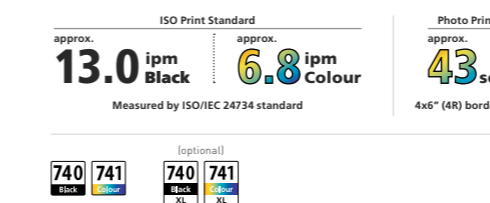

PIXMA TS9570

A3 Wireless Photo All-in-One with Large 4.3" Touch-Screen and Auto Document Feeder

- 20-sheet Auto Document Feeder
- Creative Printing: Print nail stickers, and up to 45 unique built-in patterns for use in scrapbooking, or as wrapping papers
- Message in Print app: Embed secret messages in your photos
- Document Removal Reminder and ID Card Copy
- Direct wireless connection to smartphone
- Mobile and Cloud Printing