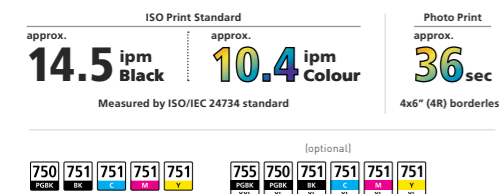

PIXMA iX6870

Advanced Wireless Office Printer

- Print up to A3+ size documents
- Print up to 800 pages (with PG-755 XXL)
- Message in Print app: Embed secret messages in your photos
- Mobile and Cloud Printing
- Auto Power ON/OFF